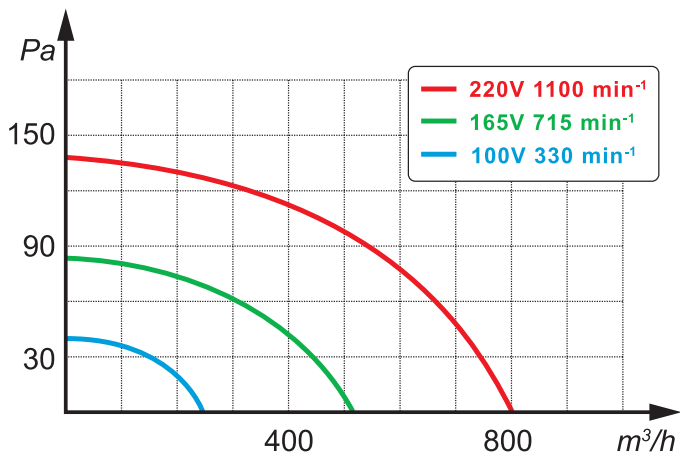

CHARACTERISTIC OF THE FAN