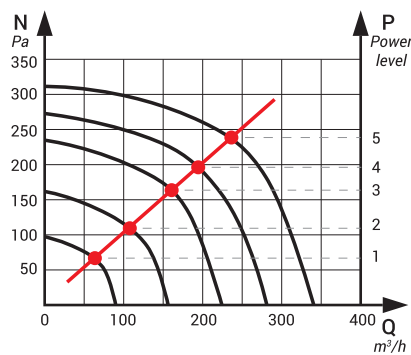

CHARACTERISTIC OF THE ROOM FAN

Model	PL	
Pellet tank capacity , l/kg	40/24	
Flue gas temperature , °C	60 - 130	
Energy efficiency , %	90 - 94	
POWER	kW	kg/h*
1	3.6	0.8
2	5.7	1.25
3	7.8	1.7
4	9.9	2.15
5	12	2.6
CO emissions , %	0.018	
Noise , dB(A)	58	

* Pellet consumption