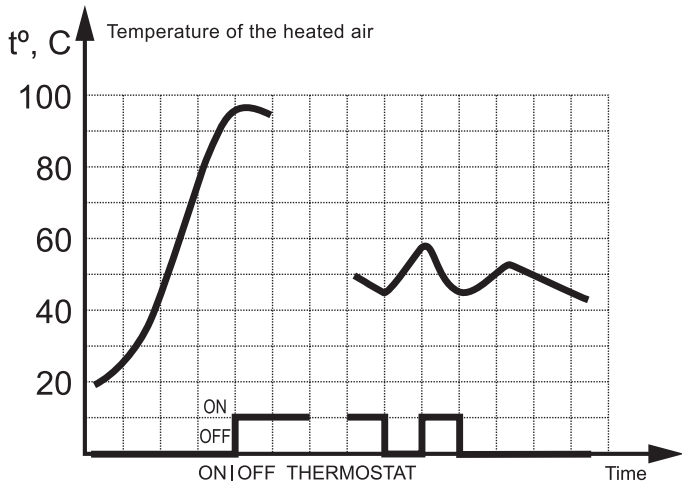

CHARACTERISTIC OF THE THERMOSTAT